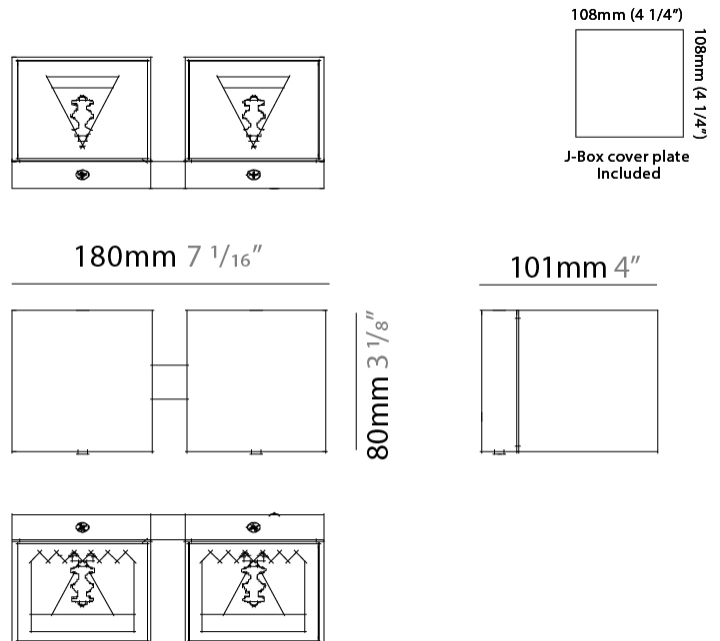

DAU DOUBLE SURFACE

D93095-

base number _____
Finish Options _____

1. To build a product code in our configurator select the specify button on the base model # product page
2. To build a manual product code on this datasheet choose from the options listed below in blue font and add the suffix to the base model #

GENERAL

Series: Dau _____
Subseries: Dau Double _____
Brand: Milan _____
Division: Design _____
Mounting Type: Surface _____
Mounting Location: Wall _____
Subcategory: Up/Down Light _____

PHYSICAL

Shape: Rectangle _____
Length (mm): 180 _____
Length (in): 7 1/16 _____
Height (mm): 80 _____
Depth (mm): 101 _____
Height (in): 3 1/8 _____
Depth (in): 4 _____
Extension (mm): 101 _____
Extension (in): 4 _____
Light Distribution: Direct / Indirect _____
Fixture Finish: BAL / MWL / BSL _____
Fixture Material: Extruded Aluminum _____

ELECTRICAL

Number of Lamps: 2 _____
Lamp Type: LED Retrofit _____
Lamp Shape: T4 _____
Bulb Included: Bulb Not Included _____
Max. Wattage Per Lamp (W): 3.5 _____
Lamp Base: G9 _____
Input Voltage (V): 120Vac Direct Line _____

LED

OPTICAL

RATINGS AND CERTIFICATIONS

Certified By: Certified for North American Standards _____
IP rating: IP20 _____